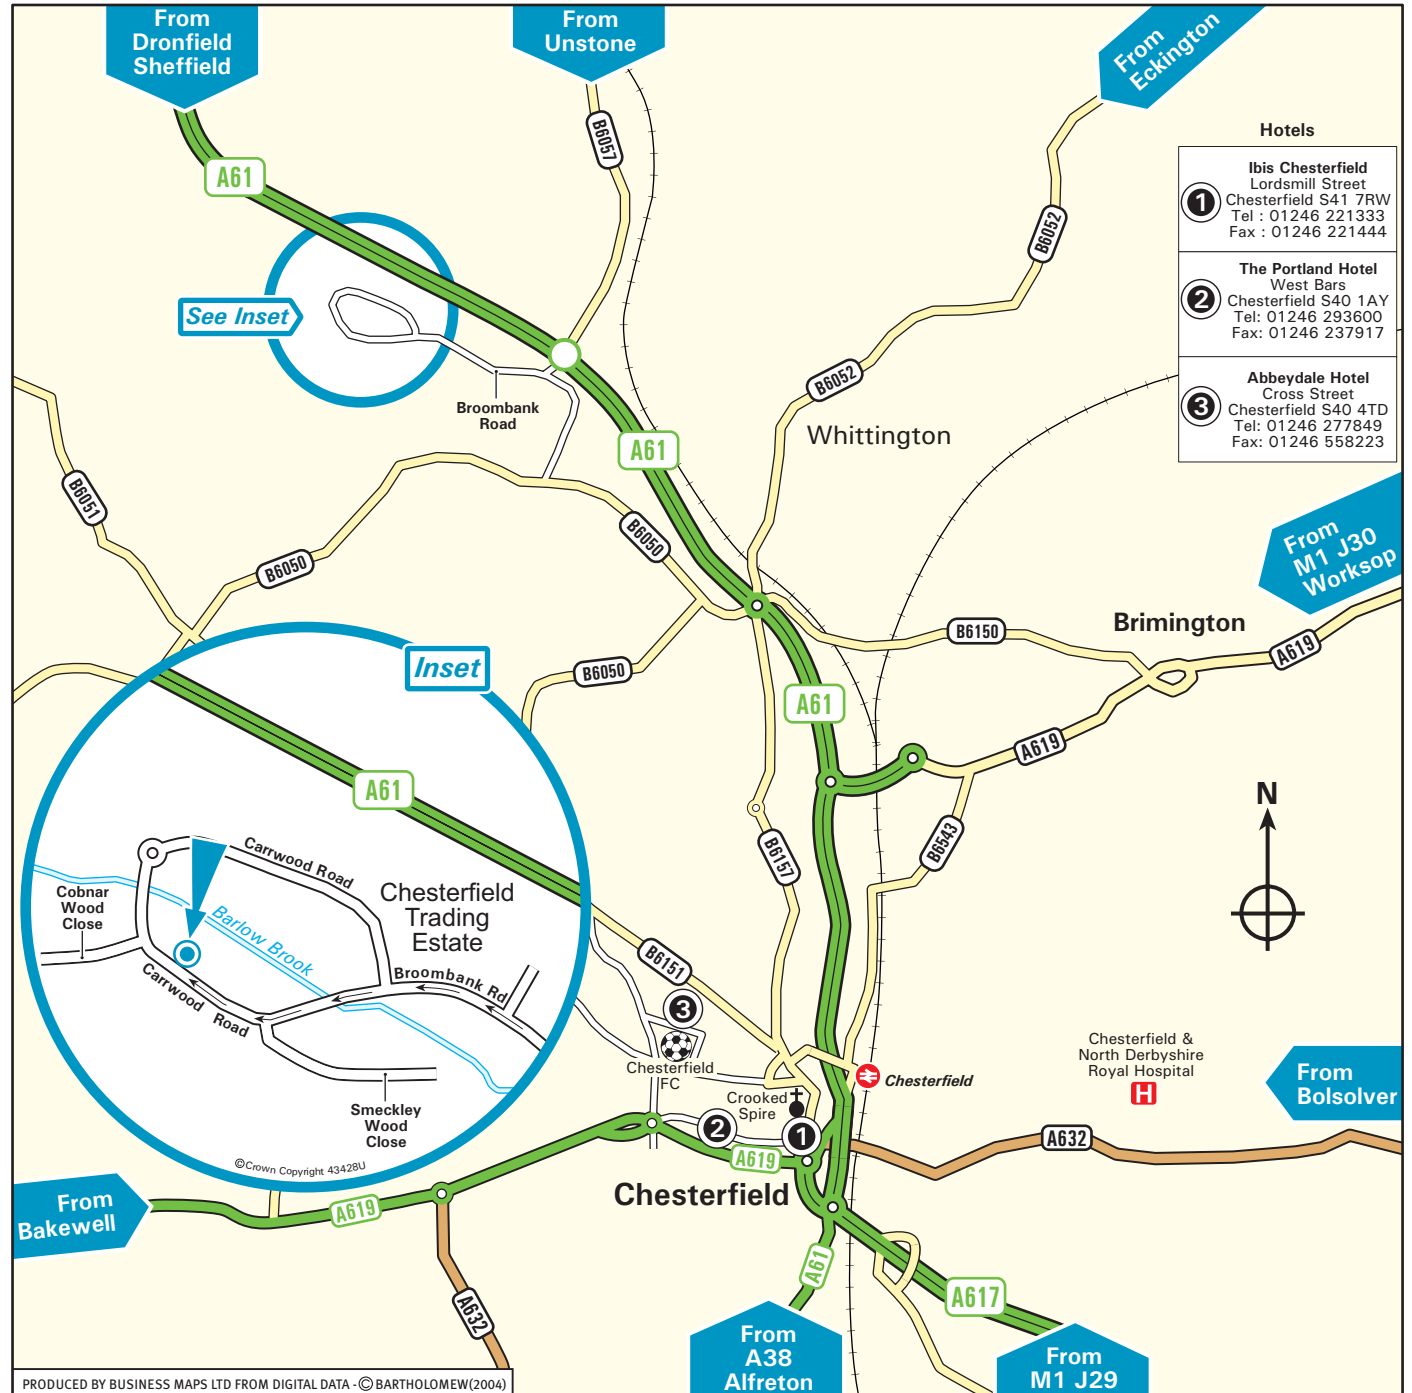

Miller Solutions Limited
Matilda House, Carrwood Road
Chesterfield S41 9QB

Tel: 0870 163 0180 - Fax: 0870 163 0181
 email: sales@millersolutions.co.uk
 www.millersolutions.co.uk

From M1 Southbound

Leave the M1 at junction 30 (signed Chesterfield, A616 & Newark). and at the end of the sliproad turn left onto the A616.
 At the roundabout take the fourth exit onto the A619 towards Chesterfield. Continue straight over 4 roundabouts.
 At the next roundabout take the fourth exit to join the A61 towards Sheffield. Continue straight over the next roundabout and exit the A61 at the next sliproad exit signed Unstone, Dronfield, Sheepbridge and Chesterfield Trading Estate).
 At the end of the slip road turn left into Broombank Road (signed Chesterfield Trading Estate), which then links onto Carrwood Road. Carry straight onto Carrwood Road. We are situated on the right-hand side.

From M1 Northbound

Leave the M1 at junction 29 (signed Chesterfield & A617) to join the A617 towards Chesterfield.
 Continue for 5 miles to the roundabout junction with the A61, and join the A61 towards Sheffield.
 Remain on the A61 over two roundabouts, and exit the A61 at the next sliproad exit signed Unstone, Dronfield, Sheepbridge and Chesterfield Trading Estate).
 At the end of the slip road turn left into Broombank Road (signed Chesterfield Trading Estate), which then links onto Carrwood Road. Carry straight onto Carrwood Road. We are situated on the right-hand side.

By Train

Chesterfield is the nearest railway station.
 We are a short taxi ride from the station.
 For further information on train times and fares, please call the National Rail Enquiry Line on 08457 48 49 50.

By Air

East Midlands Airport - 40 miles (50 mins) from Miller Solutions.
 Birmingham Airport - 75 miles (1 hour 30 mins) from Miller Solutions.
 Manchester Airport - 50 miles (1 hour 30 mins) from Miller Solutions.